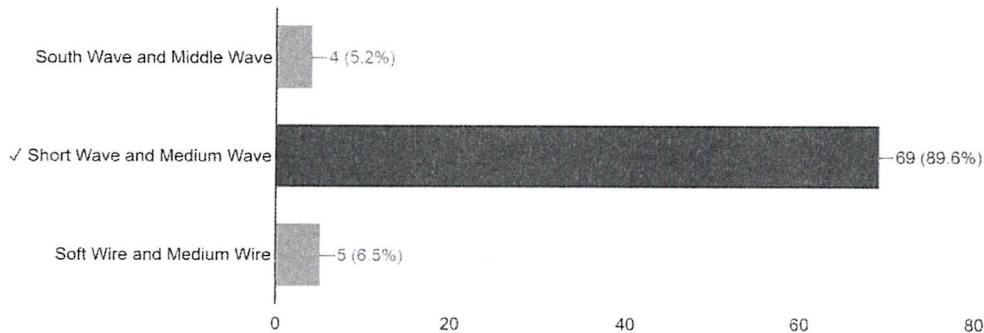

In 98.3 FM, what does 98.3 represent.

66 / 77 correct responses

What is SW and MW stand for ?

68 / 77 correct responses

Principal
A.J. Institute of Engineering & Technology
Mangaluru - 575 006