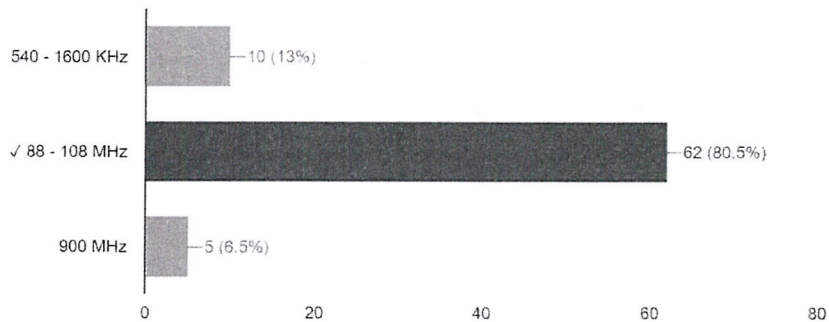

What is the frequency band for FM Transmission

62 / 77 correct responses