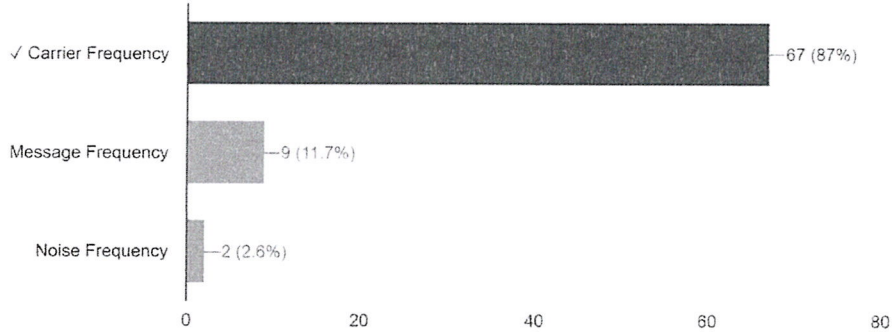

In 98.3 FM, what does 98.3 represent.

66 / 77 correct responses

What is SW and MW stand for ?

68 / 77 correct responses

Principal
A.J. Institute of Engineering & Technology
Mangaluru - 575 006