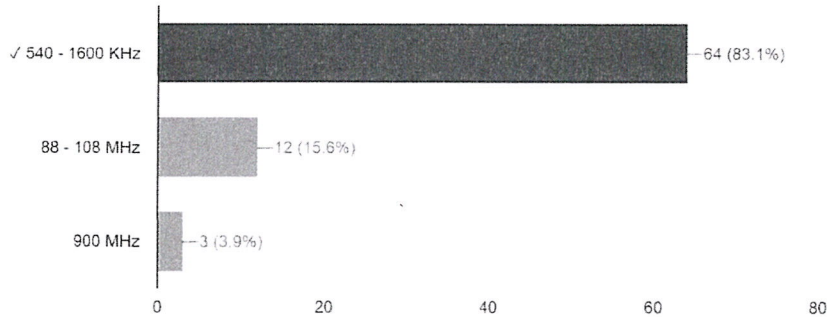

A J INSTITUTE OF ENGINEERING AND TECHNOLOGY

NH-66, Kottara Chowki, Mangaluru -575006, Karnataka, INDIA

A Unit of Laxmi Memorial Education Trust®

(Approved by AICTE, New Delhi. Affiliated to Visveswaraya Technological University, Belagavi)

Accredited by NBA (BE: CV, CSE, ECE, ISE, ME)

What is the operating frequency band for AM Transmission

62 / 77 correct responses