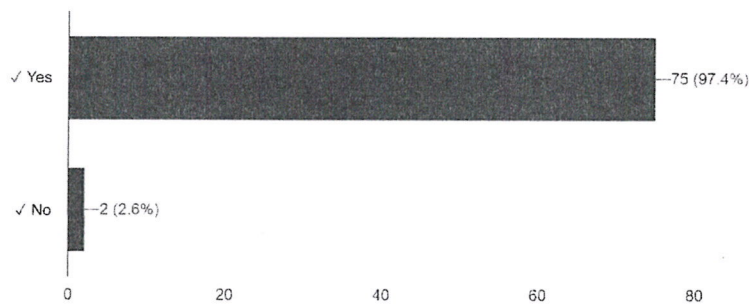

Whether the Technical talk helped you to improve your knowledge

77 / 77 correct responses