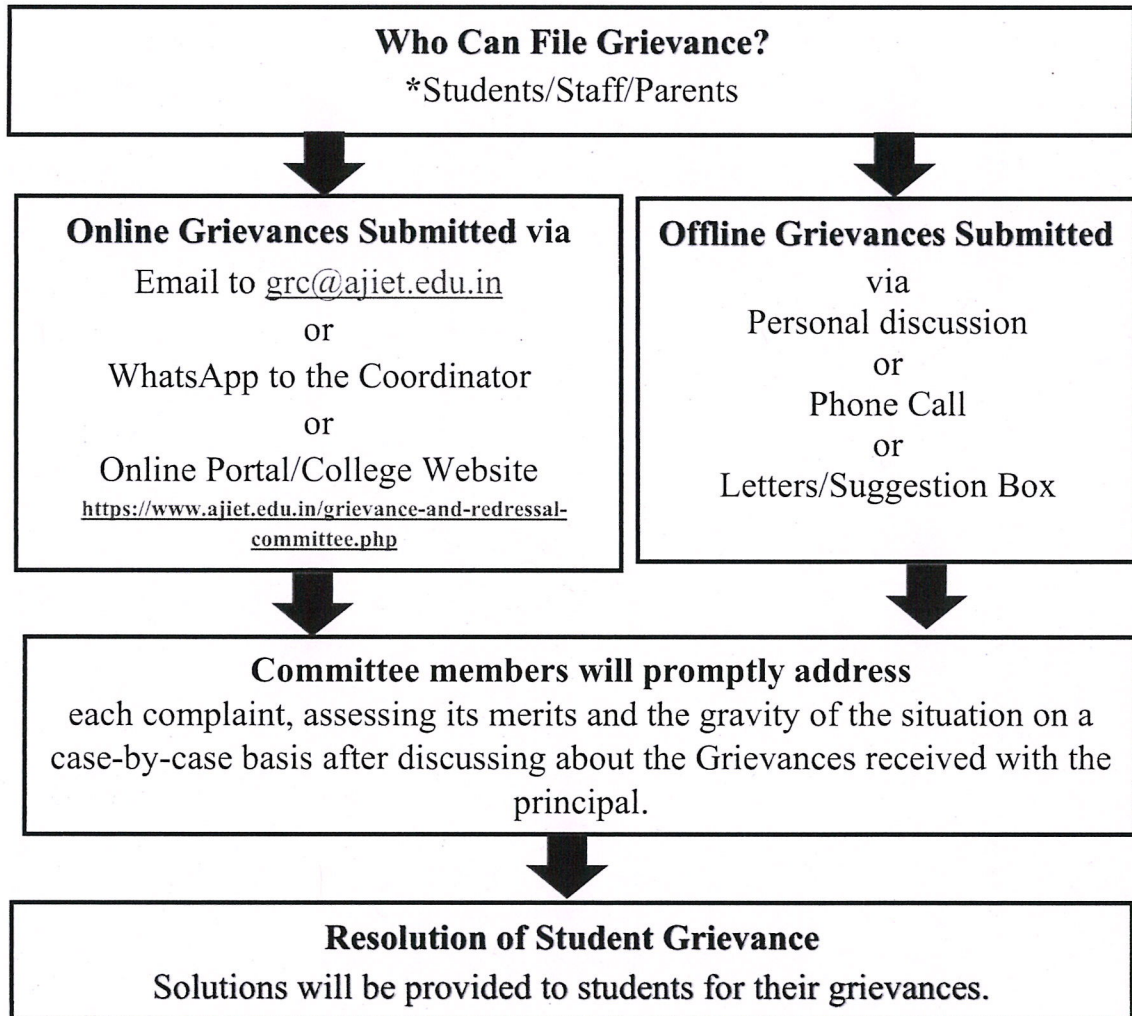

GRIEVANCE REDRESSAL MECHANISM
(Online/Offline)

<https://www.ajiet.edu.in/img/grievance/GRC%20mechanism.pdf>

Principal
A.J. Institute of Engineering & Technology
Mangaluru - 575 006