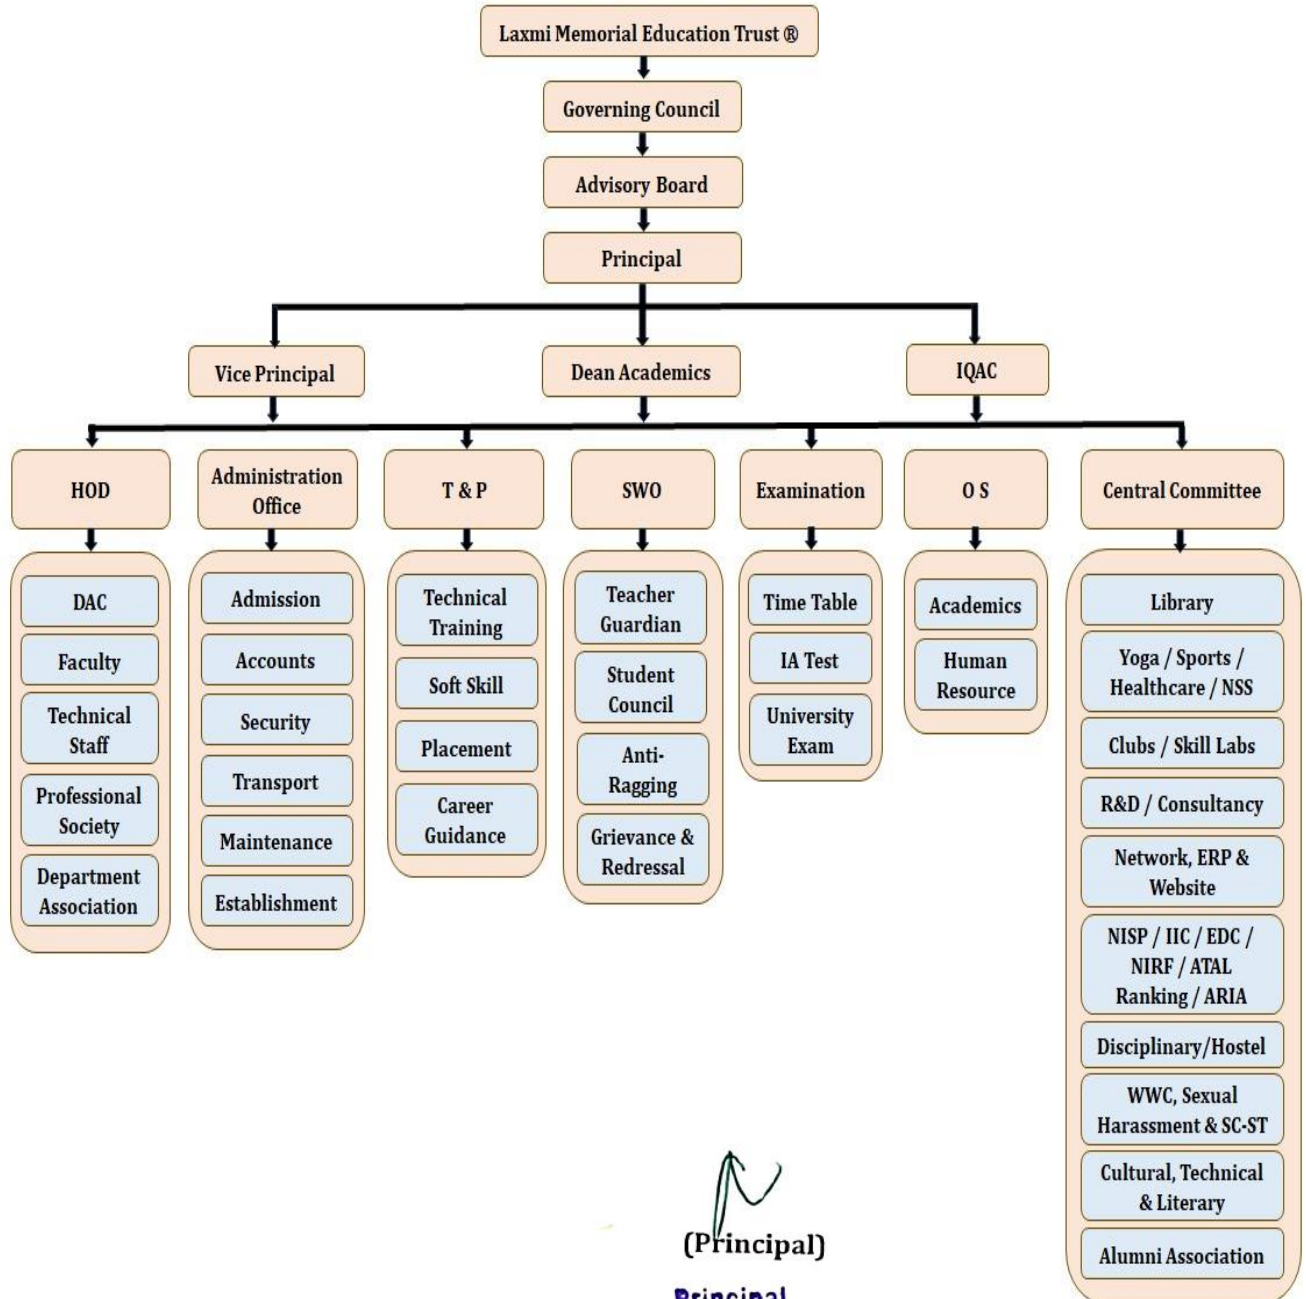

# A J INSTITUTE OF ENGINEERING AND TECHNOLOGY

NH-66, Kottara Chowki, Mangaluru -575006, Karnataka, INDIA

A Unit of Laxmi Memorial Education Trust®

(Approved by AICTE, New Delhi. Affiliated to Visveswaraya Technological University, Belagavi)

## INSTITUTIONAL ORGANOGRAM

(Principal)

Principal

A.J. Institute of Engineering & Technology  
Mangaluru - 575 006