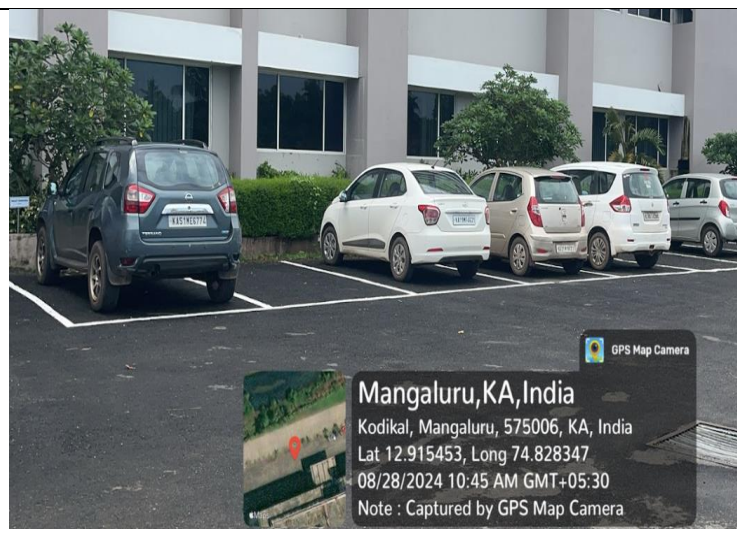

Speed Limit/ Parking Area