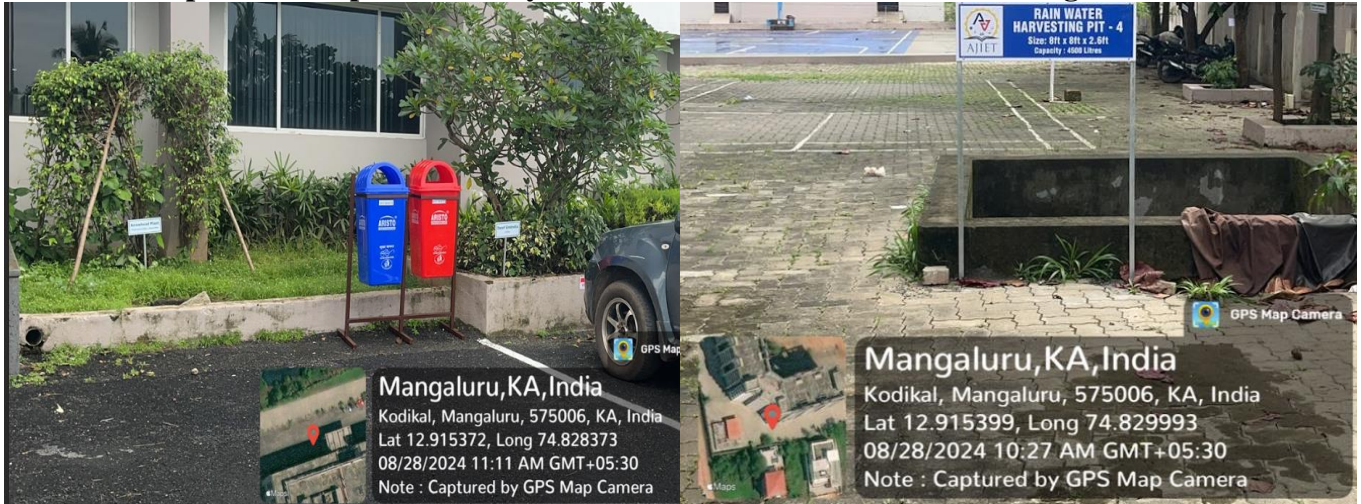

A J INSTITUTE OF ENGINEERING AND TECHNOLOGY

NH-66, Kottara Chowki, Mangaluru -575006, Karnataka, INDIA

A Unit of Laxmi Memorial Education Trust®

(Approved by AICTE, New Delhi. Affiliated to Visveswaraya Technological University, Belagavi)

Accredited by NBA (BE: CV, CSE, ECE, ISE, ME)

Dustbins are placed to Separate of Dry and Wet Waste Rain water Harvesting