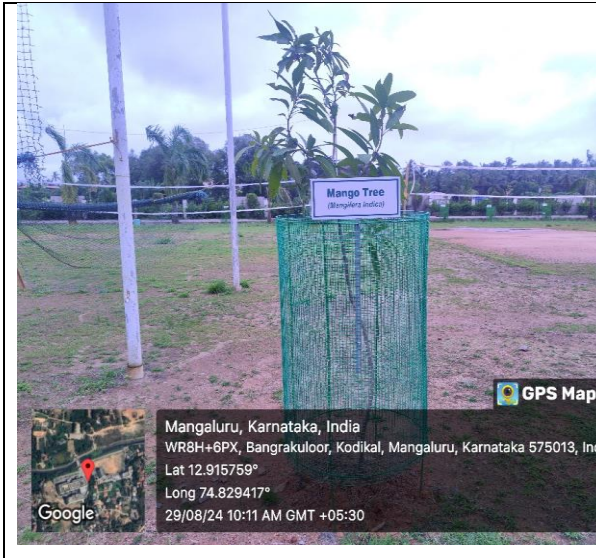

Accredited by NBA (BE: CV, CSE, ECE, ISE, ME)

Photos

Sampling Plants within the campus with Mesh Net

Naming of Plants/trees within the campus

A J INSTITUTE OF ENGINEERING AND TECHNOLOGY

NH-66, Kottara Chowki, Mangaluru -575006, Karnataka, INDIA