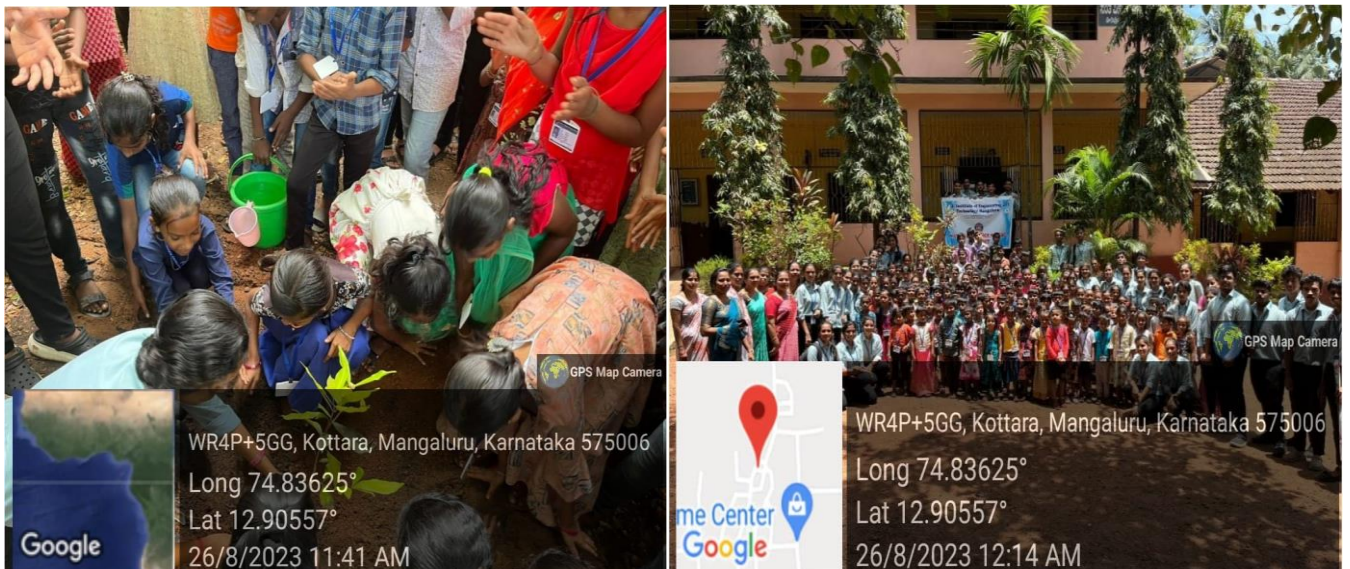

A Unit of Laxmi Memorial Education Trust®

(Approved by AICTE, New Delhi. Affiliated to Visveswaraya Technological University, Belagavi)

Accredited by NBA (BE: CV, CSE, ECE, ISE, ME)

Dustbins are placed to Separate of Dry and Wet Waste Rain water Harvesting

“Adoption of plants and Awareness of plants and plantation” at St. Peter’s Higher Primary School, Kottara chowki on 26th August 2023

“Green Beginnings” Activity at District government higher primary school, Mannagudda, Mangaluru on 26th August 2023