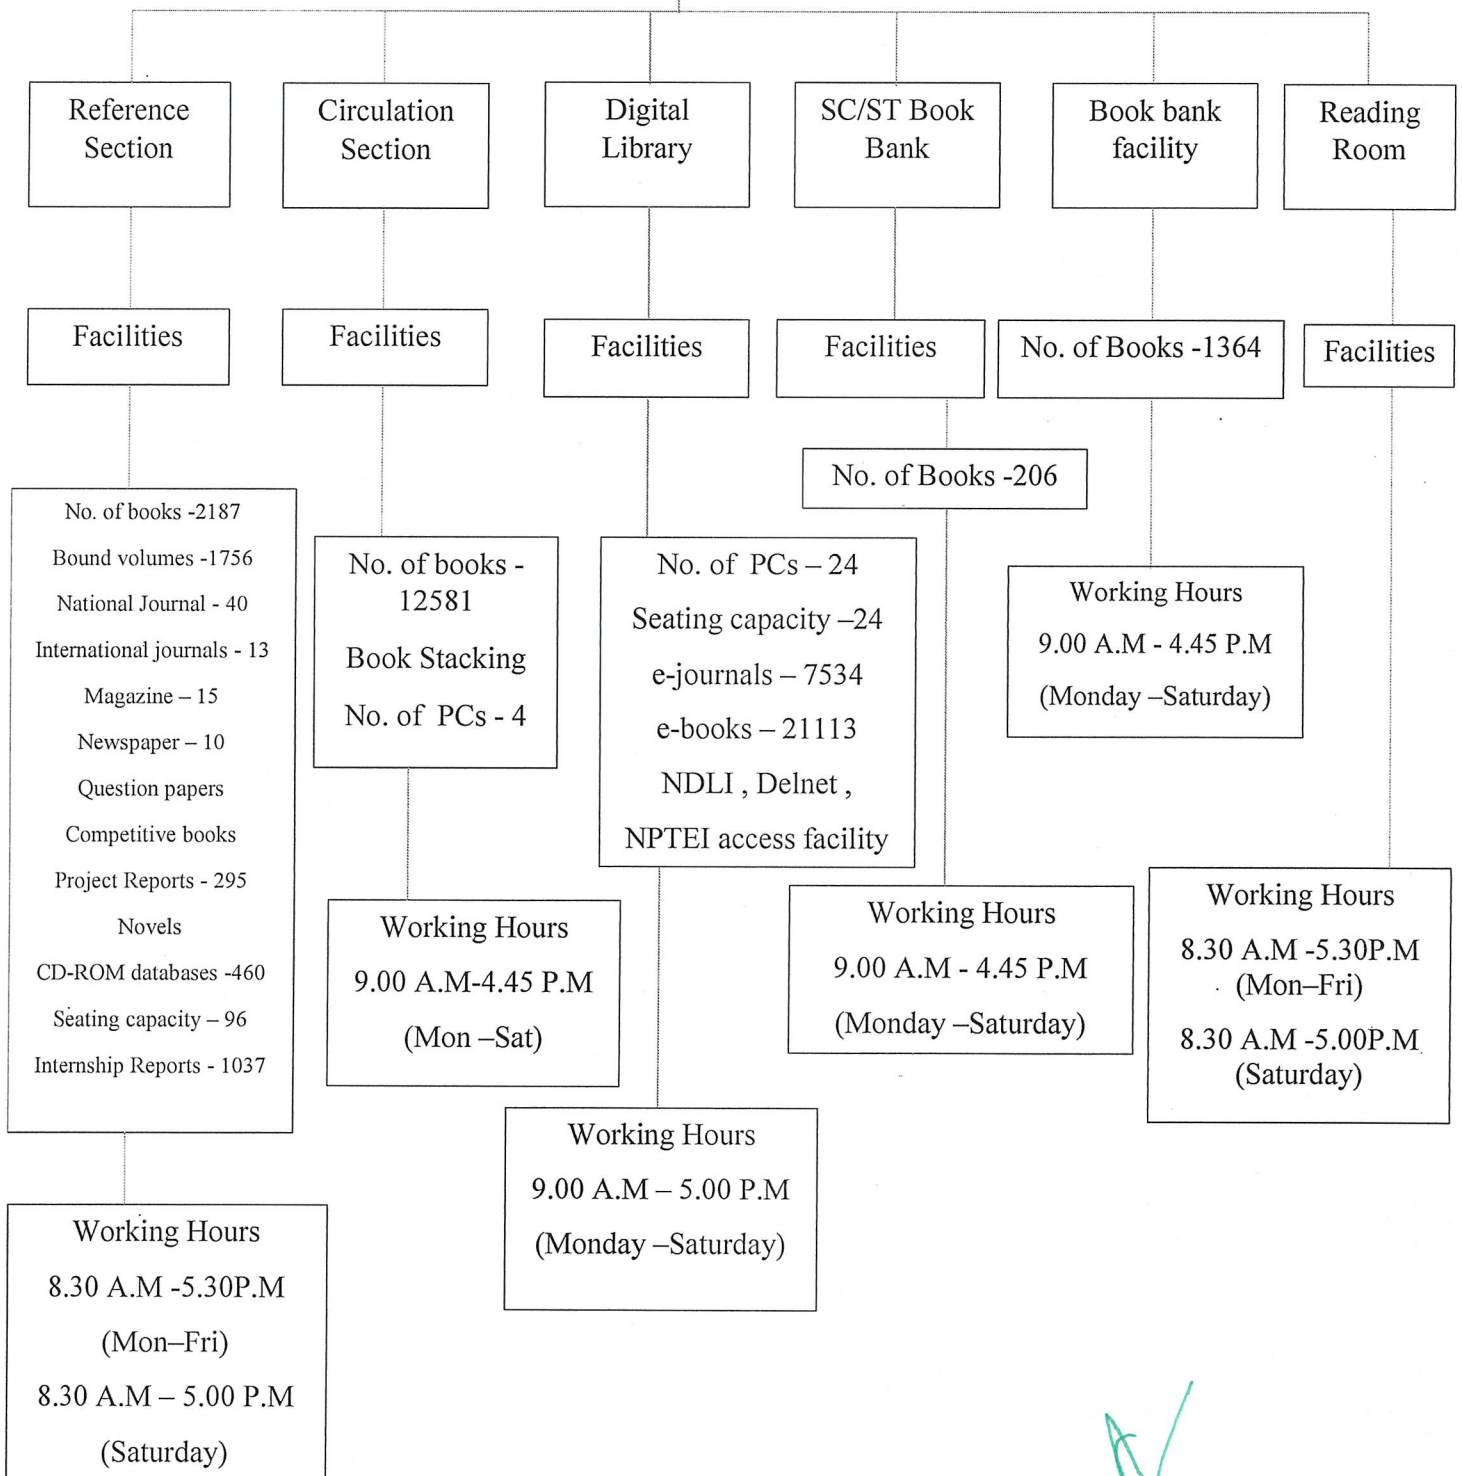

A J INSTITUTE OF ENGINEERING AND TECHNOLOGY

NH-66, Kottara Chowki, Mangaluru -575006, Karnataka, INDIA

A Unit of Laxmi Memorial Education Trust®

(Approved by AICTE, New Delhi. Affiliated to Visveswaraya Technological University, Belagavi)

Accredited by NBA (BE: CV, CSE, ECE, ISE, ME)

CENTRAL LIBRARY

Principal

A.J. Institute of Engineering & Technology
Mangaluru - 575 006